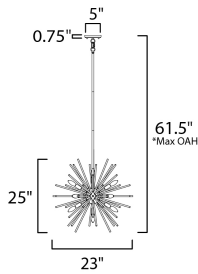

**PRODUCT DESCRIPTION**

A dazzling burst of Clear glass rods extend from a classic sputnik shape finished in a bright Polished Chrome or warm Satin Brass. Available in two sizes of pendants and as a ceiling fixture, this unique look is a statement piece designed to attract attention.

\*max overall height

**MEASUREMENTS**

DIMENSION : 23" L x 23" W x 25" H  
 MAX OAH : 61.5" OAH  
 CANOPY : 5" W x 0.75" H x 5" L  
 HANGING WEIGHT : 12.76 lb

**LAMPING**

INPUT VOLTAGE : 120V  
 BULB : 12 x 60W Incandescent E12 Candelabra , 720W Total  
 BULB INCLUDED : (Not Included)  
 DIMMABLE : Y